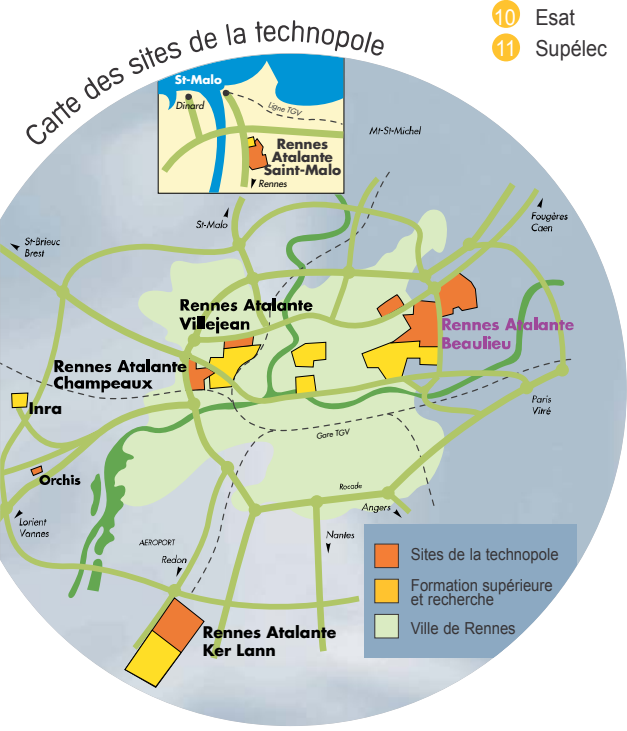

15 rue du Chêne Germain • 35510 Cesson Sévigné • France
Tel. +33 2 99 12 73 73 • Fax +33 2 99 12 73 74

technopole@rennes-atalante.fr • www.rennes-atalante.com

Science park Rennes - Saint-Malo

Member of International Association of Science Parks