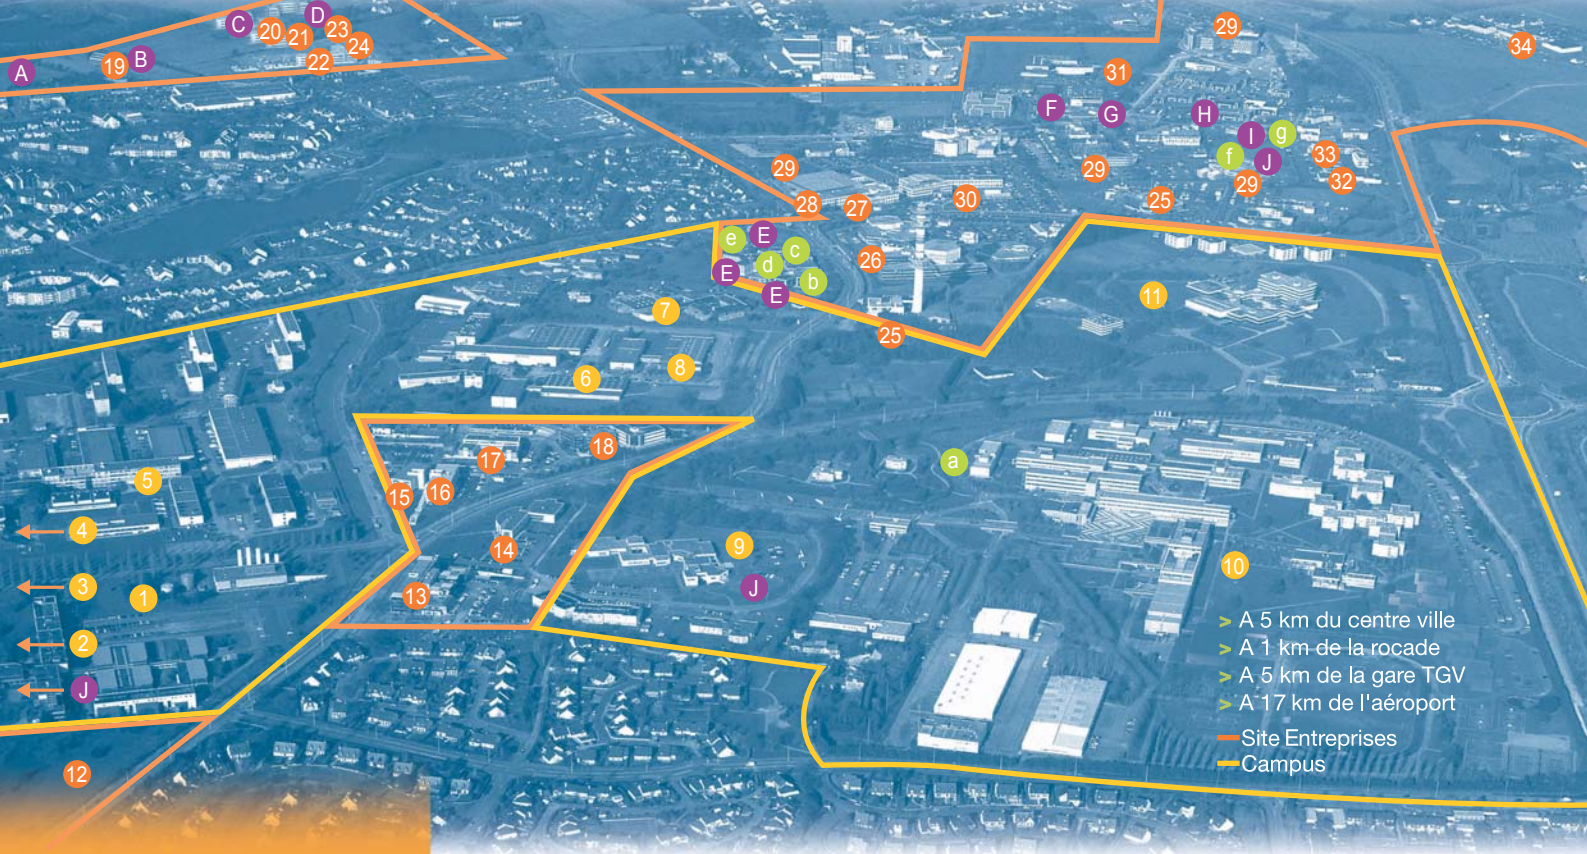

The business incubator Germanium host young innovative companies working in the ICT sector

Come to the site Rennes Atalante Beaulieu:

You will find:

- a university town of 58 500 people of which 5 200 are studying electronics and ICT
- 745 graduated engineers per year in electronics and ICT
- numerous scientific skills within public research teams in the ICT sector
- a unique set of technical platforms: clean rooms, anechoïd chambers, virtual reality center, Grid'5000, biocomputing, Echo 3D, IPv6 platforms
- the 2 business incubators Gallium et Germanium
- the public research incubator Emergys
- Premises and rental of offices
- a restaurant and a nursery for companies.
- six bus lanes (with a connection with the subway).

- > A 5 km du centre ville
- > A 1 km de la rocade
- > A 5 km de la gare TGV
- > A 17 km de l'aéroport
- Site Entreprises
- Campus

Rennes Atalante Beaulieu

A site of 170 ha which gathers 115 companies, employing more than 10 000 people, in the heart of a scientific campus of 15 000 people.